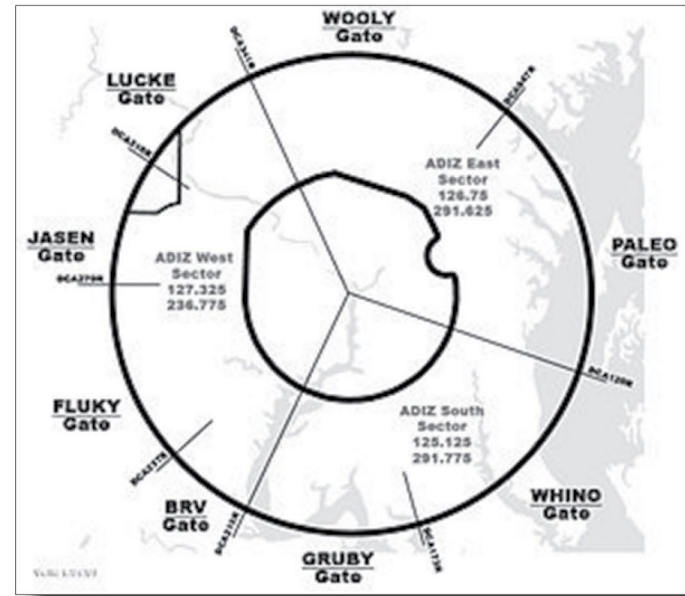

The red circle is the Flight Restricted Zone (FRZ) around Washington, DC. The blue circle is called the SFRA (Special Flight Rules Area), which requires planes flying in and out to be carefully monitored and go through certain procedures, though not as much restriction as the FRZ.

Of special interest to intercessors, perhaps, is that the airspace around our nation's capital is made up of 8 GATES!!! Pilots giving flight plans have to state where they are coming from and going to, and through which gate. It gives Psalms 24:7-10 new meaning: "Lift up your heads, you gates..." We have authority to open these gates for the King of Glory to come in!!

**HOW TO INTERCEDE
OVER THE INVISIBLE
GATEWAYS
IN THE AIRSPACE
SURROUNDING
OUR NATION**

This is a graphic depiction of the airspace and air defense zones around North America.

We can call these invisible areas by name and pray for an increase in angelic forces to do battle against the evil coming against our country.

What we are doing is invading the area governed by the prince of the power of the air. This prayer strategy is for those whose walk with the Lord is a mature one, who live 24-7 undefiled, under the blood of Jesus.